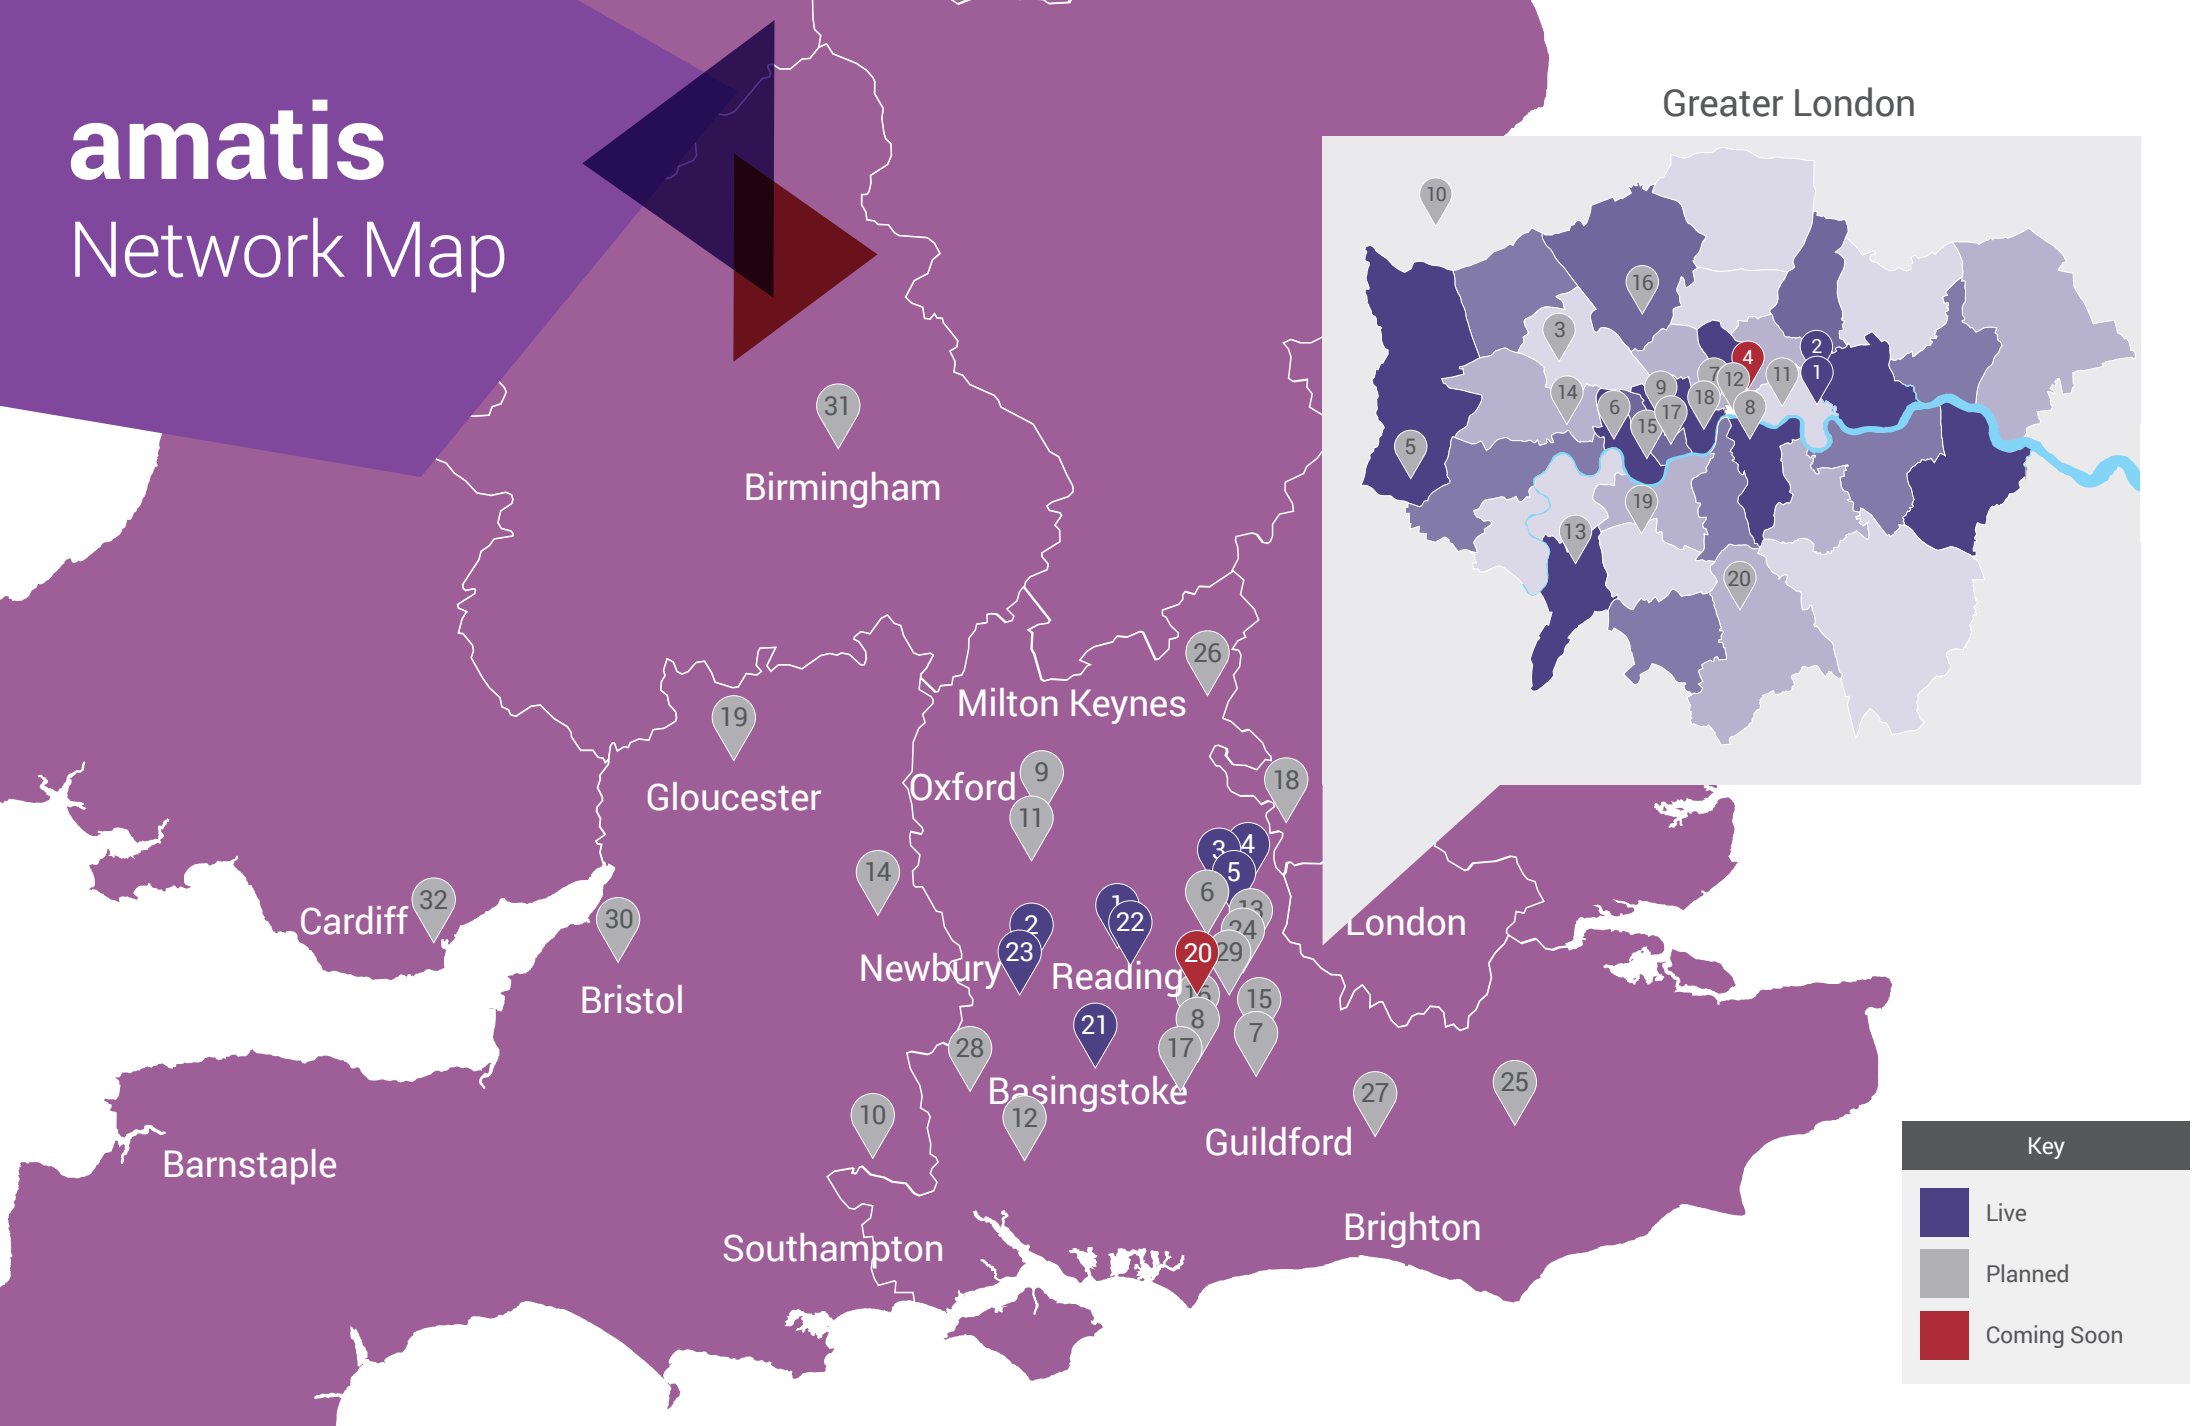

amatis

Network Map

United Kingdom Locations

- 1 Reading, RG30 1EA
- 2 Newbury, RG14 2EZ
- 3 Slough LD4, SL1 4AX
- 4 Slough LD5, SL1 4AX
- 5 Slough LD6, SL1 4AX
- 6 Maidenhead, SL6 1RG
- 7 Guildford, GU1 4BD
- 8 Farnborough, GU14 6N
- 9 Oxford, OX1 1RH
- 10 Salisbury, SP1 3TR
- 11 Abingdon on Thames, OX14 3RG
- 12 Winchester, SO23 8DG
- 13 Slough, SL1 1YW
- 14 Swindon, SN1 1QT
- 15 Woking, GU22 7PJ
- 16 Camberely, GU15 2JB
- 17 Farnham, GU9 7LQ
- 18 Hemel Hempstead, HP3 9EB

- 19 Gloucester, GL1 2JA
- 20 Bracknell, RG12 1JG
- 21 Basingstoke, RG21 3BX
- 22 Reading Central, RG1 2JB
- 23 Newbury, RG14 5QR
- 24 Windsor, SL4 1ET
- 25 Tunbridge Wells, TN4 9TN
- 26 Milton Keynes, MK2 2NX
- 27 Crawley, RH10 8BH
- 28 Andover, SP10 2JB
- 29 Ascot, SL5 7AJ
- 30 Bristol, BS8 2EU
- 31 Birmingham Central, B3 1BA
- 32 Cardiff, CF14 1RD

Greater London Locations

- 1 Telehouse North, E14 2AA
- 2 Telehouse South, E14 2AA
- 3 Wembley, HA9 7EX

- 4 Monument, EC3R 5AQ
- 5 London Heathrow - Skyport, TW6 2RT
- 6 Hammersmith, W6 9LQ
- 7 Covent Garden, WC2B 5HF
- 8 Southwark, SE1 4LT
- 9 Mayfair, W1J 5RR
- 10 Hayes, UB3 2HU
- 11 Stepney Green, E1 0HA
- 12 Faraday, EC4V 5BT
- 13 Kingston upon Thames, KT2 6RP
- 14 Ealing, W5 5DA
- 15 Fulham, SW6 1TH
- 16 Golders Green, NW11 7NL
- 17 Kensington and Chelsea, SW3 3AB
- 18 Whitehall, SW1A 2DB
- 19 Wimbledon, SW19 4SR
- 20 Croydon, CR0 1SG